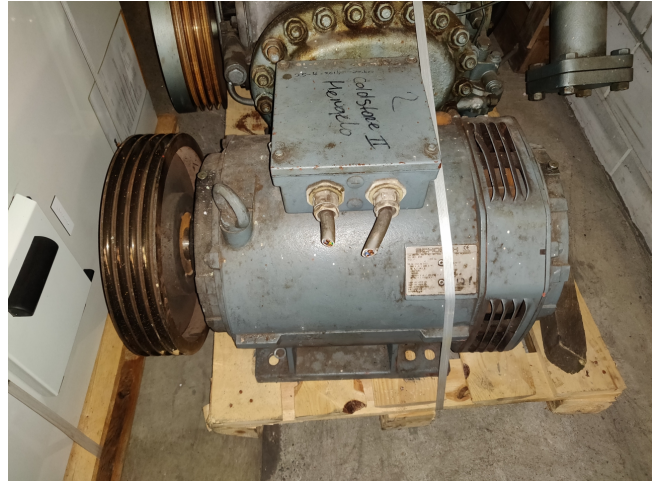

# Schorch KN7200L-BB01B

## Specifications

Marka	Schorch
Rodzaj	KN7200L-BB01B
kW	45
RPM	1460
50 Hz / 60 Hz	50 and 60 Hz
Stock	1

### Used Schorch KN7200L-BB01B

Used but in good condition a Schorch electromotor type KN7200L-BB01B with 45 kW and 1460 RPM at 50Hz and 52kW and 1760 RPM at 60Hz.